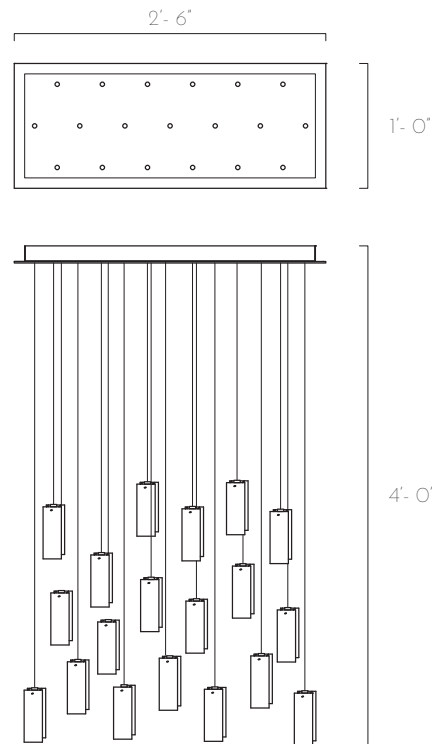

AUTUMN LEAVES MINI DROPS

19 PENDANTS RECTANGULAR CHANDELIER

DESCRIPTION

The 19 Autumn Leaves Mini Drop pendants are crafted with 4 hand made glass penals powered by a dimmable LED bulb. Staggered down from a rectangular ceiling base. Great contemporary lighting for residential and commercial spaces - staircase, dining table, entrance hall, coffee table, bed side, reception or lobby.

TECHINCAL SPECIFICATIONS

Designed by
AM Studio Team

Category
Pendant Chandelier

Canopy Finish
Powder coated metal in Flat White/ Sparkle Silver

Canopy Size
30"L x 12"W x 1.5"H

Pendant Colour
Red with Clear (6x units), Amber with Clear (7x units),
Green with Clear (6x units)

Pendant Size
2"W x 1"D x 5"H

Total Drop
4'H + 2' extra wire for adjustment

Bulb
Dimmable G4 LED - 12V - 2W

Recommended Dimming Switch
Lutron CTCL-153PD
Lutron Pro

Transformer:
Magnitude E6OR12DC - 60W 12VDC - Dimmable - Class 2
LED Driver
Input: 120V
Output: 12V